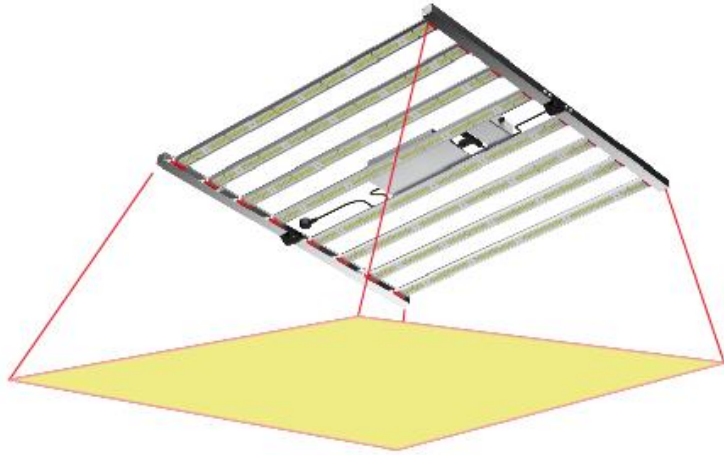

LED GrowEight 640W—Specification