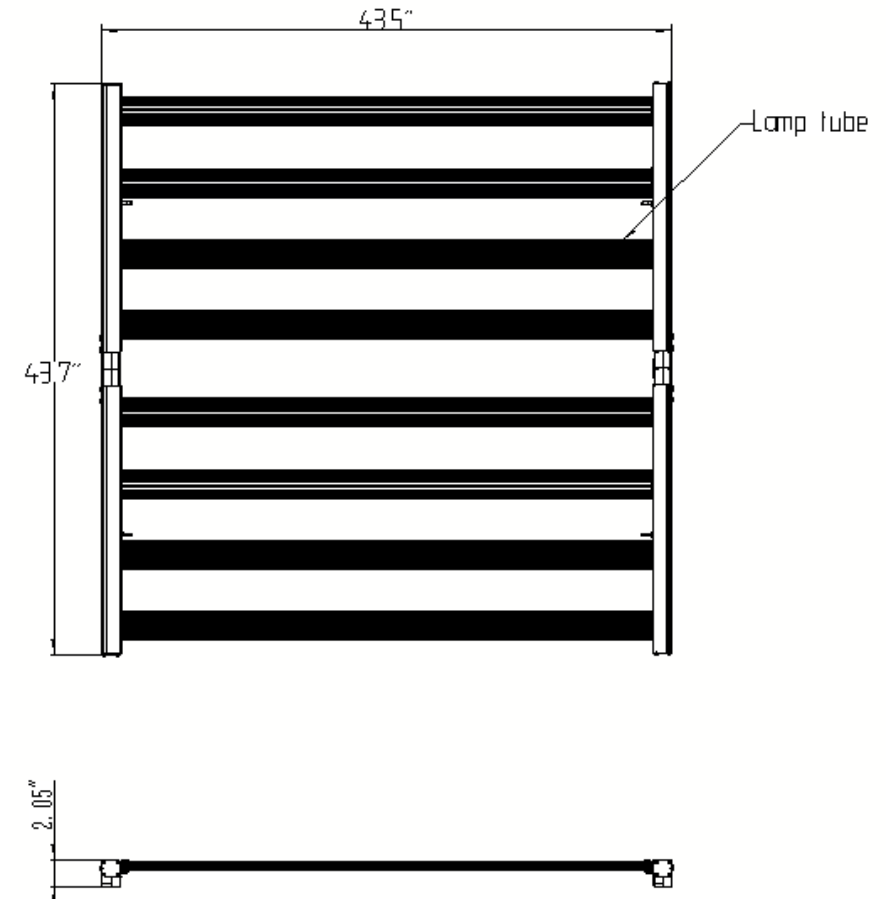

LED GrowEight 640W---Spectrum

LED GrowEight 640W—Specification

Irradiation area: H=19.7"

5.7FT × 4.5FT

Product Name	LED GrowEight 640W	Beam angle	120°
PPF	1728 μ mol/s	Main wavelength(select)	450、470、630、660nm
PPFD@20" (max)	\geq 560(μ mol/m ² s)	Net weight	13.2kg
Input power	640W	Lifetime	L90: > 50,000hrs
PPE	2.7 μ mol/J	Power Factor	> 93%
Input voltage	100-277VAC	Working Temperature	-20°C—40°C
Fixture Dimensions	43.7" L x 43.5" W x 2.2" H	Certification	CE/FCC/ROHS/ETL
Mounting Height	\geq 5.5" (14cm)Above Canopy	Warranty	5yrs
Thermal Management	Passive	IP level	IP65
Dimming (Select)	0-10V	Tube QTY.	6PCS

Fixture Dimensions