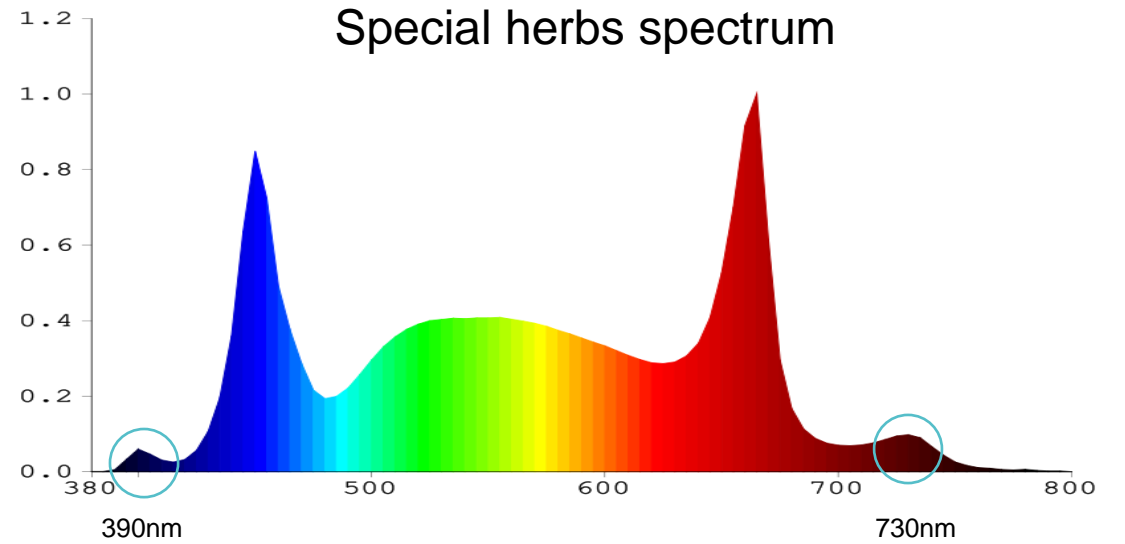

LED GrowEight 640W---PPFD

PPFD@7.9" ($\mu\text{mol}/\text{m}^2\text{s}$)

902	993	1032	1050	1030	990	900
1011	1312	1362	1400	1360	1310	1010
1101	1320	1491	1490	1490	1320	1100
1113	1321	1492	1510	1490	1320	1110
1101	1320	1491	1490	1490	1320	1100
1011	1312	1362	1400	1360	1310	1010
902	993	1032	1050	1030	990	900

LED GrowEight 640W---Spectrum

LED GrowEight 640W—Specification

Irradiation area: H=19.7"

5.7FT × 4.5FT

Product Name	LED GrowEight 640W	Beam angle	120°
PPF	1728 μ mol/s	Main wavelength(select)	450、470、630、660nm
PPFD@20" (max)	\geq 560(μ mol/m ² s)	Net weight	13.2kg
Input power	640W	Lifetime	L90: > 50,000hrs
PPE	2.7 μ mol/J	Power Factor	> 93%
Input voltage	100-277VAC	Working Temperature	-20°C—40°C
Fixture Dimensions	43.7" L x 43.5" W x 2.2" H	Certification	CE/FCC/ROHS/ETL
Mounting Height	\geq 5.5" (14cm)Above Canopy	Warranty	5yrs
Thermal Management	Passive	IP level	IP65
Dimming (Select)	0-10V	Tube QTY.	6PCS