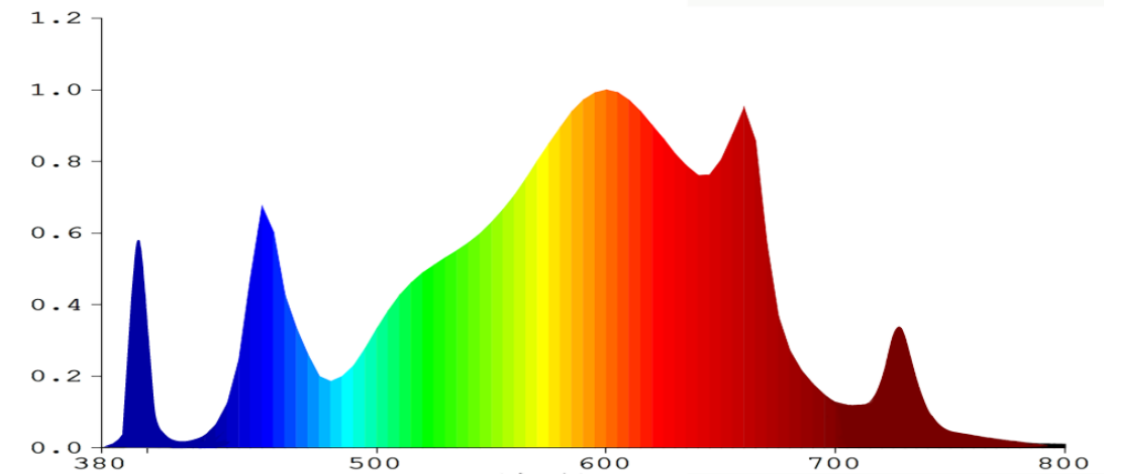

LED GrowEight 640W---Spectrum

LED GrowEight 640W—Specification

Irradiation area: H=19.7"

5.7FT × 4.5FT

Product Name	LED GrowEight 640W	Beam angle	120°
PPF	1728 μ mol/s	Main wavelength(select)	450、470、630、660nm
PPFD@20" (max)	\geq 560(μ mol/m ² s)	Net weight	13.2kg
Input power	640W	Lifetime	L90: > 50,000hrs
PPE	2.7 μ mol/J	Power Factor	> 93%
Input voltage	100-277VAC	Working Temperature	-20°C—40°C
Fixture Dimensions	43.7" L x 43.5" W x 2.2" H	Certification	CE/FCC/ROHS/ETL
Mounting Height	\geq 5.5" (14cm)Above Canopy	Warranty	5yrs
Thermal Management	Passive	IP level	IP65
Dimming (Select)	0-10V	Tube QTY.	6PCS