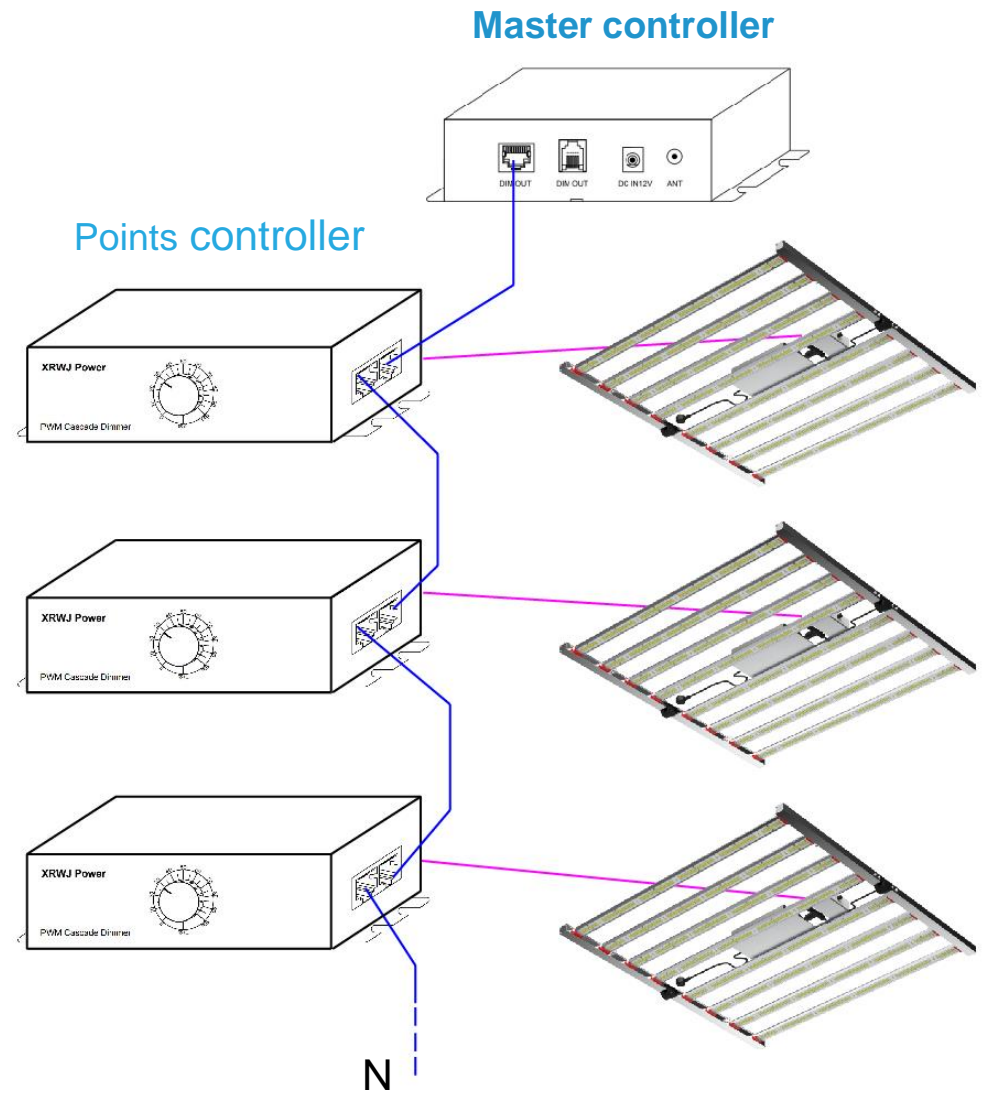

LED GrowEight 640W—Function

1. Power: 640W Full spectrum and high-power grow light.
2. Power: 640W , PPF(max):1730 $\mu\text{mol/s}$, PPE:2.7-2.8 $\mu\text{mol/J}$
3. Adjust the light intensity and lighting time by the controller (optional).
4. Beam angle :120°。
5. PPF \geq 1100 $\mu\text{mol/m}^2\text{s}$ @7.9”
6. Full spectrum led, the main wavelength contains 450nm, 630nm, 660nm. According to customer needs.
7. Sosen or meanwell driver, Samsung 、 SSC or Customer-designated LEDs.
8. Provide light for herbs, fruits, vegetables, flowers and other heliophile to achieve normal photosynthesis of plants.
9. Provide light for Abel planting system and basement, plant tent, multi-layered planting medicinal plants.

10. Easy to install, it only takes 2 minutes to install the light.

11. According to the need, we can add 730nm infrared light and 395nm ultraviolet light tubes.

12. With a controller, you can manually adjust the light intensity. When multiple controllers are connected, you can also adjust the lighting cycle and intensity through an external controller.

LED GrowEight 640W—Control

This product is a lamp controller, the output is PWM signal (can control products with PWM, 0-10V, resistance and other control signals), it can be controlled by APP or knob, and the supporting gateway can also be remotely controlled with unlimited timing. No longer limited to space and distance.