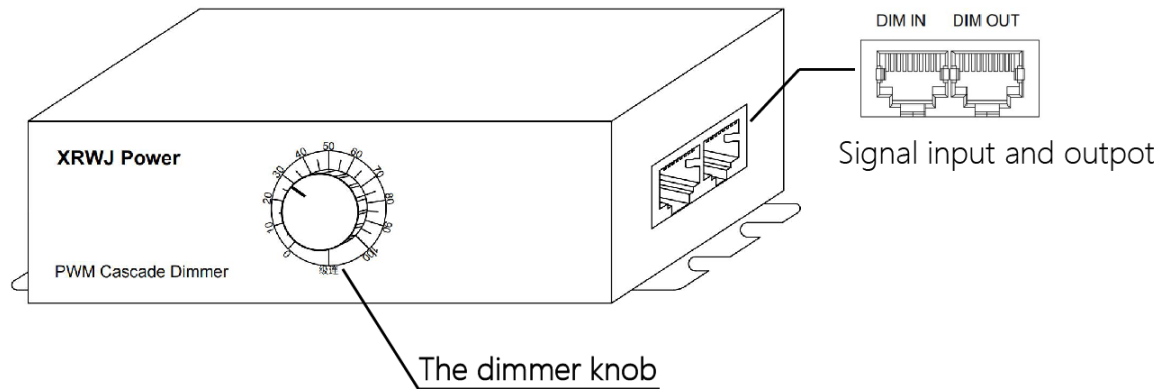

LED GrowEight 640W—Function

1. Power: 640W Full spectrum and high-power grow light.
2. Power: 640W , PPF(max):1730 $\mu\text{mol/s}$, PPE:2.7-2.8 $\mu\text{mol/J}$
3. Adjust the light intensity and lighting time by the controller (optional).
4. Beam angle :120°。
5. PPF \geq 1100 $\mu\text{mol/m}^2\text{s}$ @7.9”
6. Full spectrum led, the main wavelength contains 450nm, 630nm, 660nm. According to customer needs.
7. Sosen or meanwell driver, Samsung 、 SSC or Customer-designated LEDs.
8. Provide light for herbs, fruits, vegetables, flowers and other heliophile to achieve normal photosynthesis of plants.
9. Provide light for Abel planting system and basement, plant tent, multi-layered planting medicinal plants.

10. Easy to install, it only takes 2 minutes to install the light.

11. According to the need, we can add 730nm infrared light and 395nm ultraviolet light tubes.

12. With a controller, you can manually adjust the light intensity. When multiple controllers are connected, you can also adjust the lighting cycle and intensity through an external controller.

LED GrowEight 640W—Control

This product is a lamp controller, the output is PWM signal (can control products with PWM, 0-10V, resistance and other control signals), it can be controlled by APP or knob, and the supporting gateway can also be remotely controlled with unlimited timing. No longer limited to space and distance.