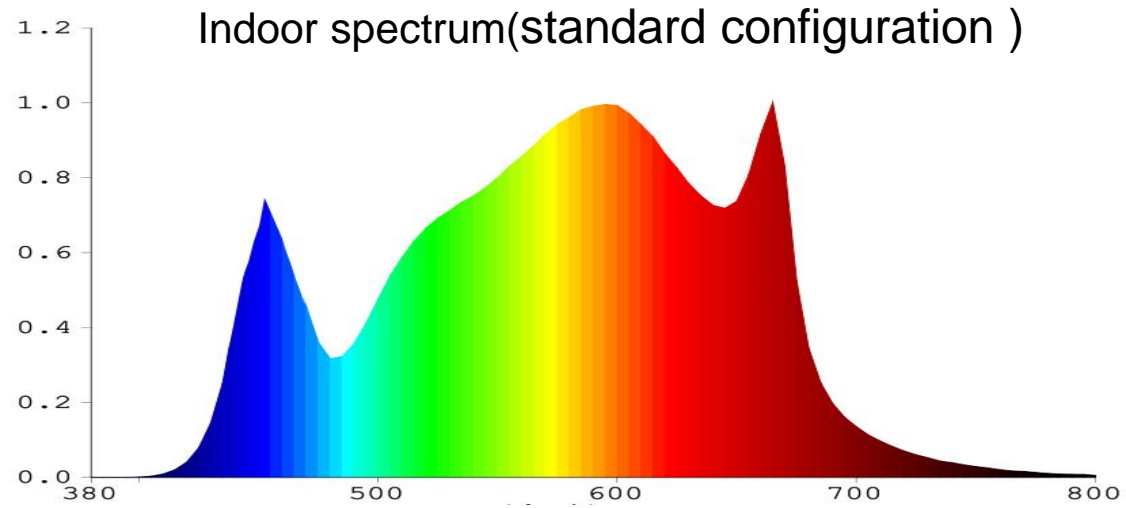

LED GrowEight 640W---Spectrum

LED GrowEight 640W—Specification

Irradiation area: H=19.7"

5.7FT × 4.5FT

Product Name	LED GrowEight 640W	Beam angle	120°
PPF	1728 μ mol/s	Main wavelength(select)	450、470、630、660nm
PPFD@20" (max)	\geq 560(μ mol/m ² s)	Net weight	13.2kg
Input power	640W	Lifetime	L90: > 50,000hrs
PPE	2.7 μ mol/J	Power Factor	> 93%
Input voltage	100-277VAC	Working Temperature	-20°C—40°C
Fixture Dimensions	43.7" L x 43.5" W x 2.2" H	Certification	CE/FCC/ROHS/ETL
Mounting Height	\geq 5.5" (14cm)Above Canopy	Warranty	5yrs
Thermal Management	Passive	IP level	IP65
Dimming (Select)	0-10V	Tube QTY.	6PCS