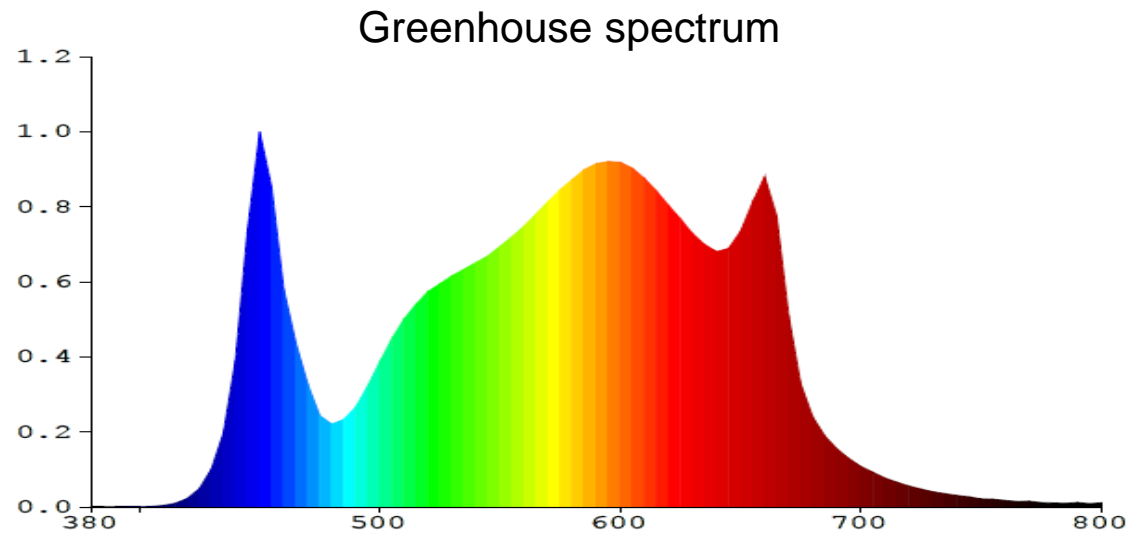

LED GrowEight 640W---PPFD

PPFD@7.9" ($\mu\text{mol}/\text{m}^2\text{s}$)

902	993	1032	1050	1030	990	900
1011	1312	1362	1400	1360	1310	1010
1101	1320	1491	1490	1490	1320	1100
1113	1321	1492	1510	1490	1320	1110
1101	1320	1491	1490	1490	1320	1100
1011	1312	1362	1400	1360	1310	1010
902	993	1032	1050	1030	990	900

PPFD@19.7" ($\mu\text{mol}/\text{m}^2\text{s}$)

668	677	695	705	695	676	665
700	876	915	920	911	872	698
887	794	1003	1000	973	886	730
743	991	1022	1020	990	890	740
887	794	1003	1000	973	886	730
700	876	915	920	911	872	698
668	677	695	705	695	676	665

LED GrowEight 640W---Spectrum