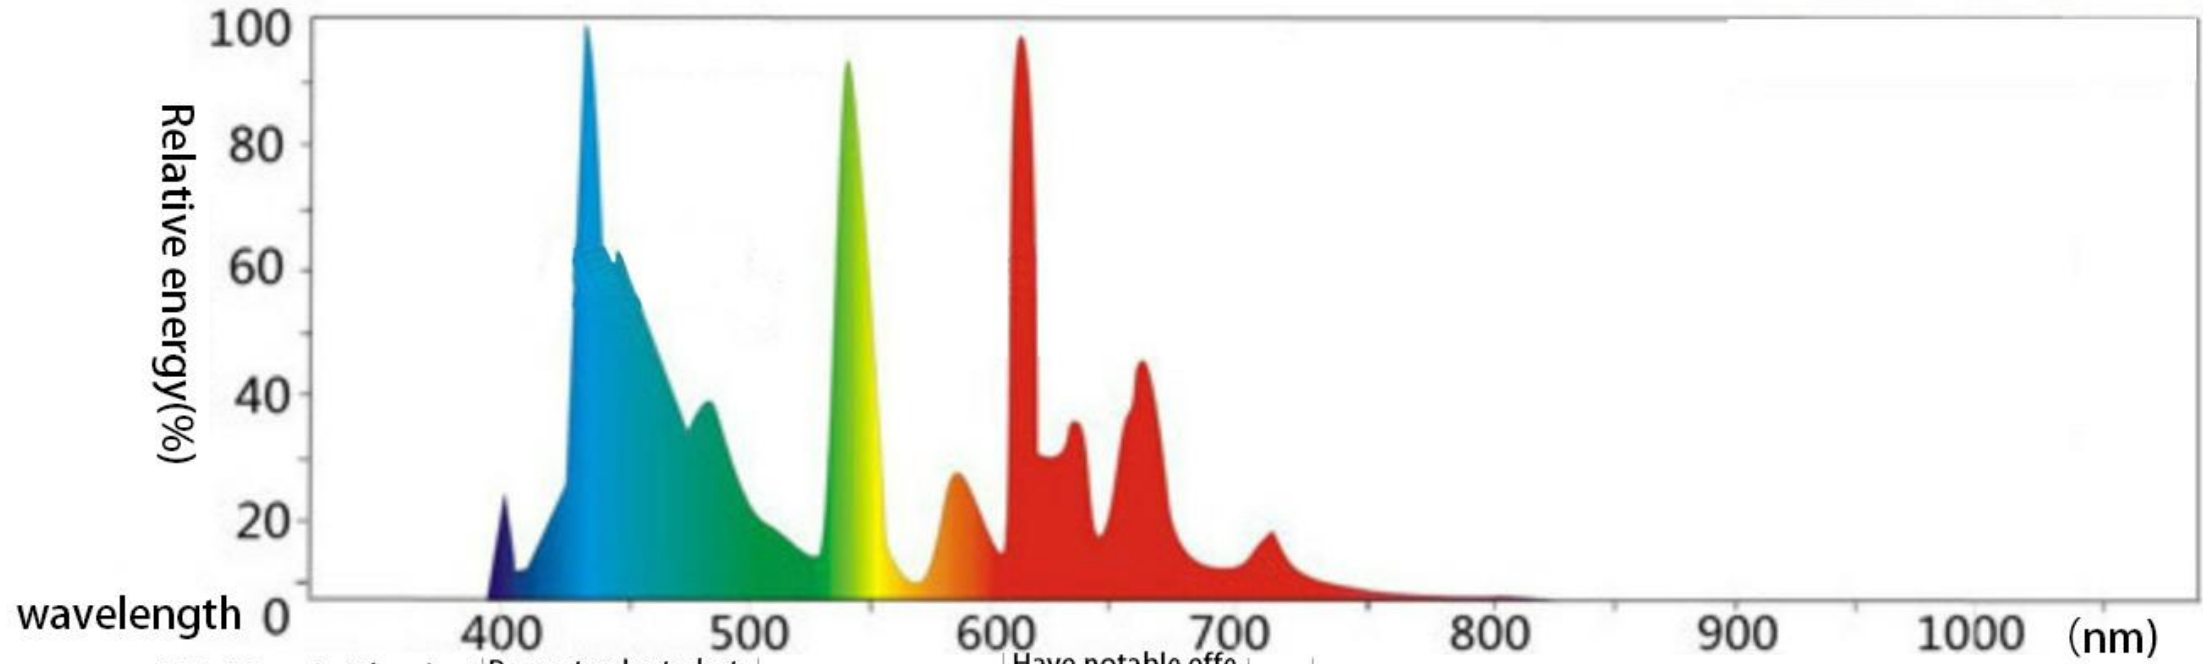

**FULL SPECTRUM Growlight:
LED GrowEight 640W**

LED GrowEight 640W

315-400nm Let the plant become shorter, leaves become fleshy, promote seedling. Below 280nm is harmful to plant growth, the plant will wither.